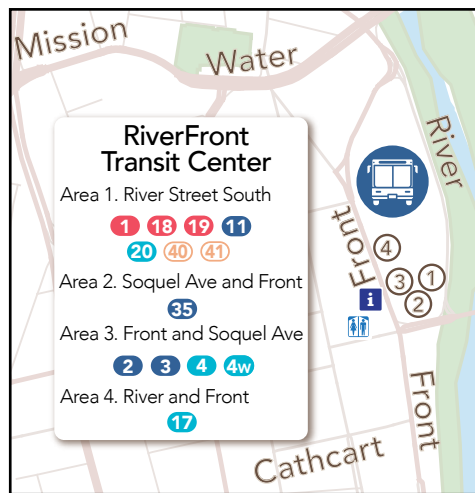

AREA 1 River St S & Soquel (Stop #2754)
 1 11 18 19
 20 40 41

AREA 2 Soquel & Front (Stop #2365)
 35

AREA 3 Front & Soquel (Stop #2667)
 2 3 4 4w

AREA 4 Front (Trader Joe's) (Stop #2764)
 17

- 1 Watsonville to Santa Cruz**
From Soquel, stop AREA 2
- 1 Santa Cruz to Watsonville**
Start at AREA 1, left on Soquel
- 2 Watsonville to Santa Cruz**
from Water, left River, continue straight, stop AREA 1
- 2 Santa Cruz to Watsonville**
Start at AREA 3, bear right to River, right on Water
- 3 From Capitola Mall to Downtown**
From Broadway, right Front, drop & pick up at AREA 3
- 3 From Downtown to Capitola Mall**
From AREA 3, bear right to River St, right on River St South, right on Soquel, left on Front, left on Laurel to Broadway
- 4 From Harvey West/Emeline to Downtown**
from River & Pacific continue straight to River St S., stop at AREA 1
- 4 From Downtown to Harvey West/Emeline**
Start at AREA 3. Continue on Front to River St
- 4w From Harvey West to Downtown**
From River, continue straight to River St S., stop at AREA 1
- 4w From Downtown to Harvey West**
Start at AREA 3. Continue on Front to River St
- 17 From Scotts Valley & San Jose**
From Ocean, right Soquel, right Front, stop at Area 4
- 17 To Scotts Valley & San Jose**
Start at AREA 4, bear right to River, right on Water, left on Ocean
- 35 From San Lorenzo Valley**
From Ocean, right Soquel, stop AREA 2
- 35 From San Lorenzo Valley**
Start at AREA 2, right Front, bear right to River, right on Water, left on Ocean
- 11 From UCSC**
From Water St, right on River St, stay on River St S, right on Soquel, right on Front, stop AREA 3
- 11 To UCSC**
Start at AREA 1, right Soquel, right Front, bear right to River St, left on Water, continue straight to Mission
- 18 From UCSC**
From Laurel left to Front, final stop at AREA 3
- 18 To UCSC**
Start at AREA 1, right Soquel, left Front, right Laurel
- 19 20 From UCSC**
from Pacific roundabout, continue Pacific to Front, final stop at AREA 3
- 19 20 UCSC**
Start at AREA 1, right Soquel, left Front
- 40 41 From Davenport/Bonny Doon**
from Walnut, right Cedar, left Cathcart, left Front, stop at AREA 3
- 40 41 To Davenport/Bonny Doon**
from AREA 1, right Soquel, left Front, right Cathcart, right Cedar, left Walnut